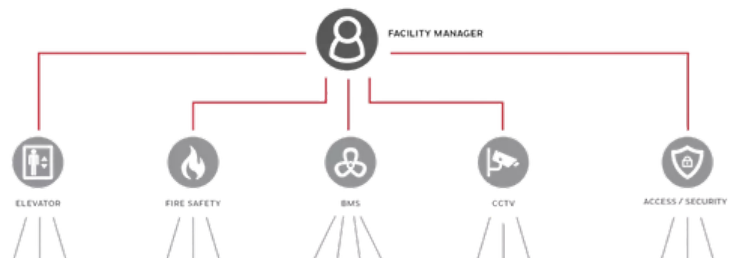

T1L WEBINAR

APRIL 28, 2026
VIRTUAL

The Future of Building Integration Could Be Your Old Wiring

Could your facility become a smart building? T1L Long-Distance Ethernet technology could make it possible to transform your building without expensive, disruptive installation work. In our T1L webinar, learn more about the advantages of syncing building systems.

Introducing T1L Ethernet

10BASE-T1L is a non-proprietary networking standard to enable IP communication between devices up to 1 kilometer long and can transfer data at a speed of 10 Mbps.

Key Advantages We Will Discuss

- Cable flexibility: reuse current cabling to help lower the cost of transition to IP networks
- Enhanced Cybersecurity of IT Networks by using Operational Technology applications.
- Access to higher ethernet bandwidth to enable your smart buildings

JUST TWO WIRES

[LEARN MORE](#)

When: April 28, 2026

Time: 10:00AM - 11:00 ET

Where: Virtual

Cost: $0.00

[CLICK HERE TO REGISTER](#)

Reserve your seat/questions:

Contact: Melissa Rodriguez

Tel: (305) 885-8804

Email: accounting@goecsi.com